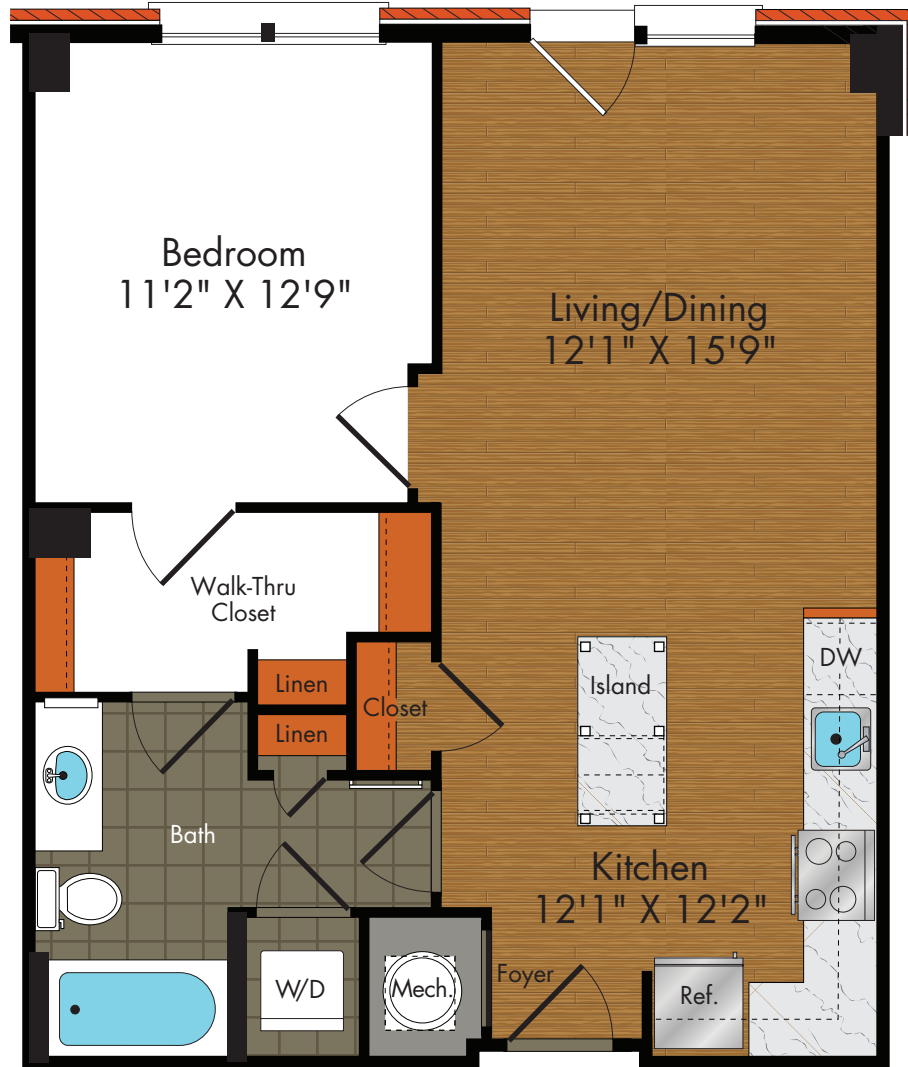

# A05 - G

One Bedroom | One Bath

694 Sq. Ft.

Rent \_\_\_\_\_

DISCLAIMER: Unit layouts and square footages are approximate and intended for illustrative purposes only. Variances may occur. Pricing is based on market conditions and is subject to change without notice. Please see Leasing Consultant for details.