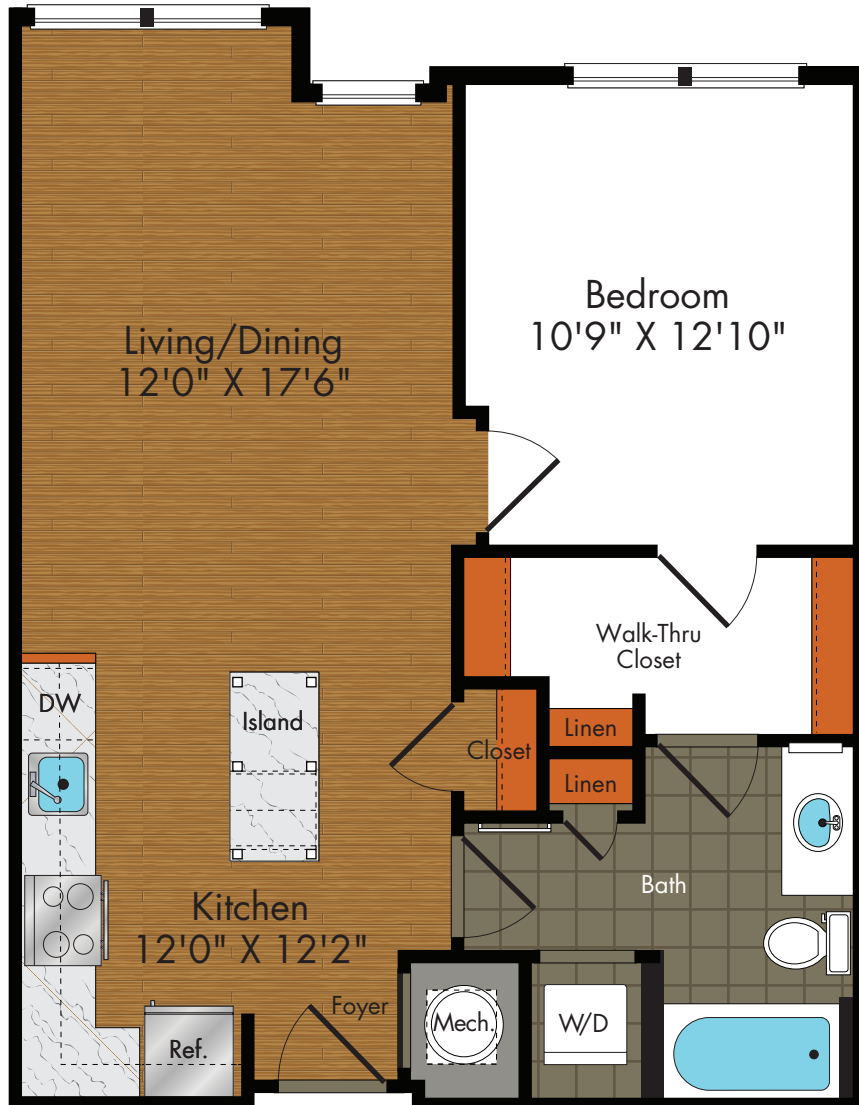

A05W - FW

One Bedroom | One Bath

706 Sq. Ft.

Rent _____

DISCLAIMER: Unit layouts and square footages are approximate and intended for illustrative purposes only. Variances may occur. Pricing is based on market conditions and is subject to change without notice. Please see Leasing Consultant for details.