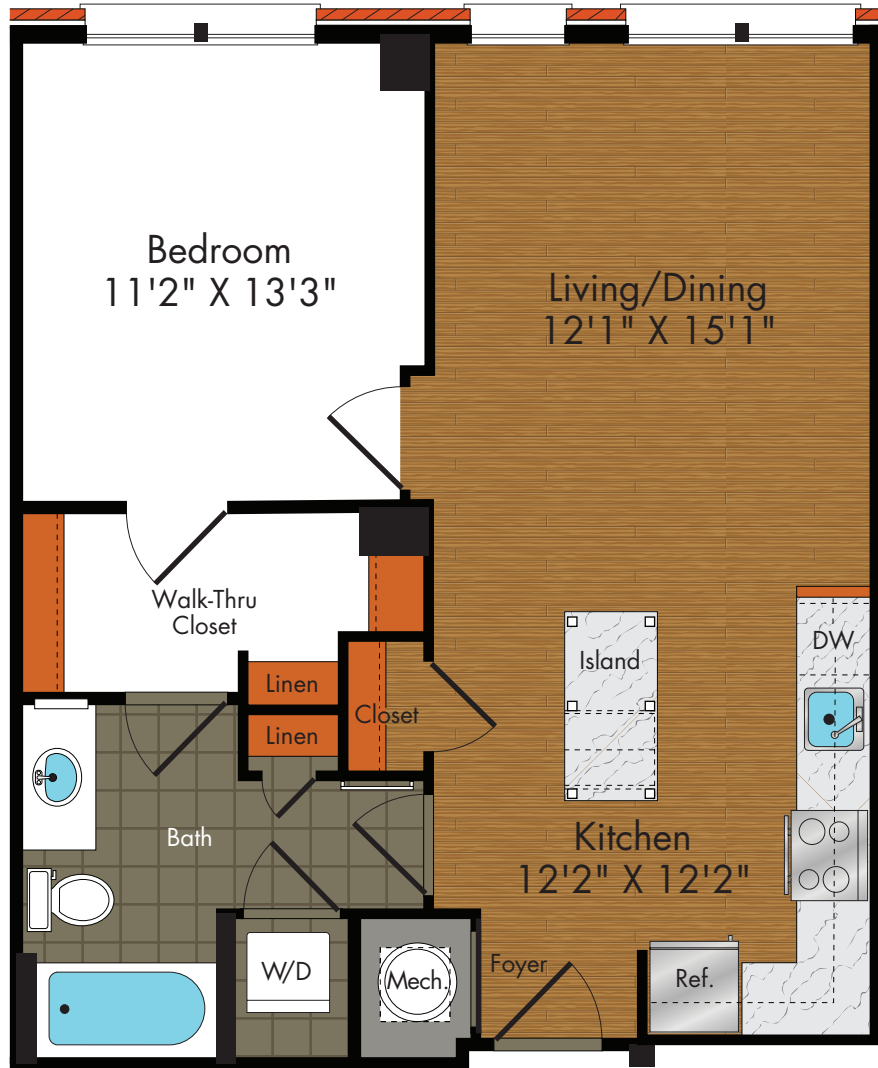

A05W1-G

One Bedroom | One Bath

691 Sq. Ft.

Rent _____

DISCLAIMER: Unit layouts and square footages are approximate and intended for illustrative purposes only. Variances may occur. Pricing is based on market conditions and is subject to change without notice. Please see Leasing Consultant for details.