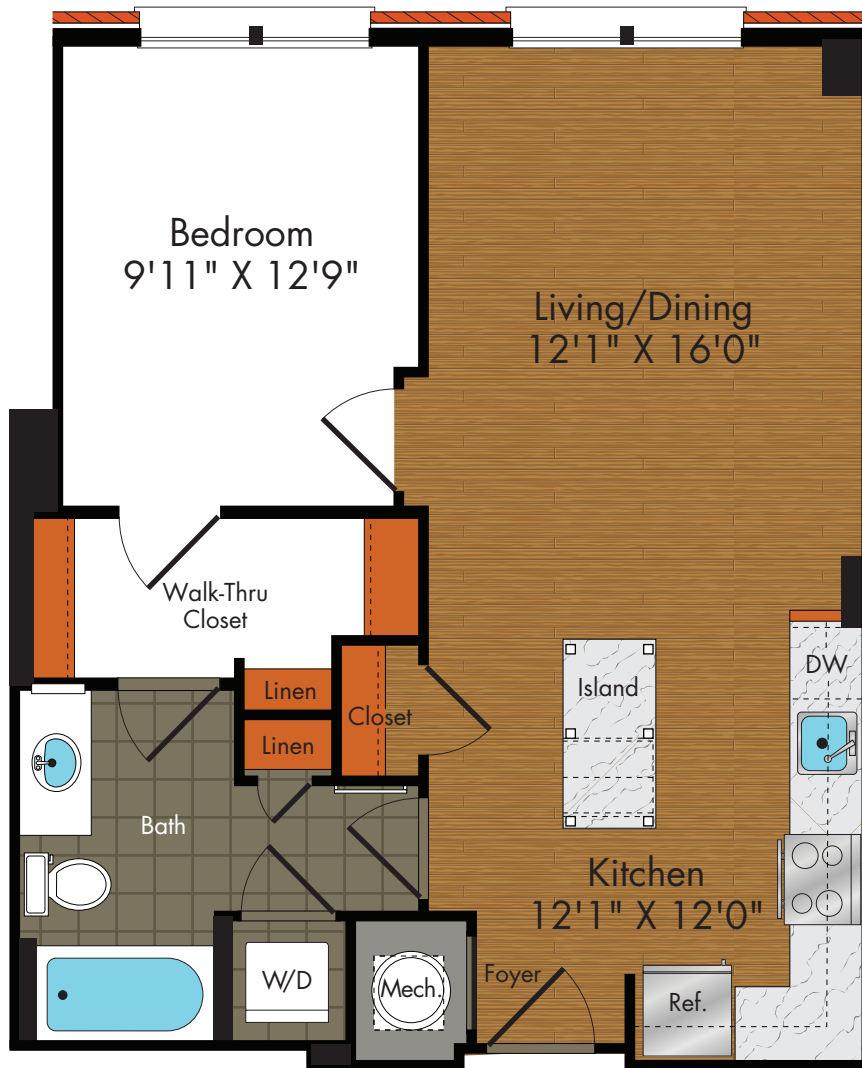

A05W2 - G

One Bedroom | One Bath

684 Sq. Ft.

Rent _____

DISCLAIMER: Unit layouts and square footages are approximate and intended for illustrative purposes only. Variances may occur. Pricing is based on market conditions and is subject to change without notice. Please see Leasing Consultant for details.