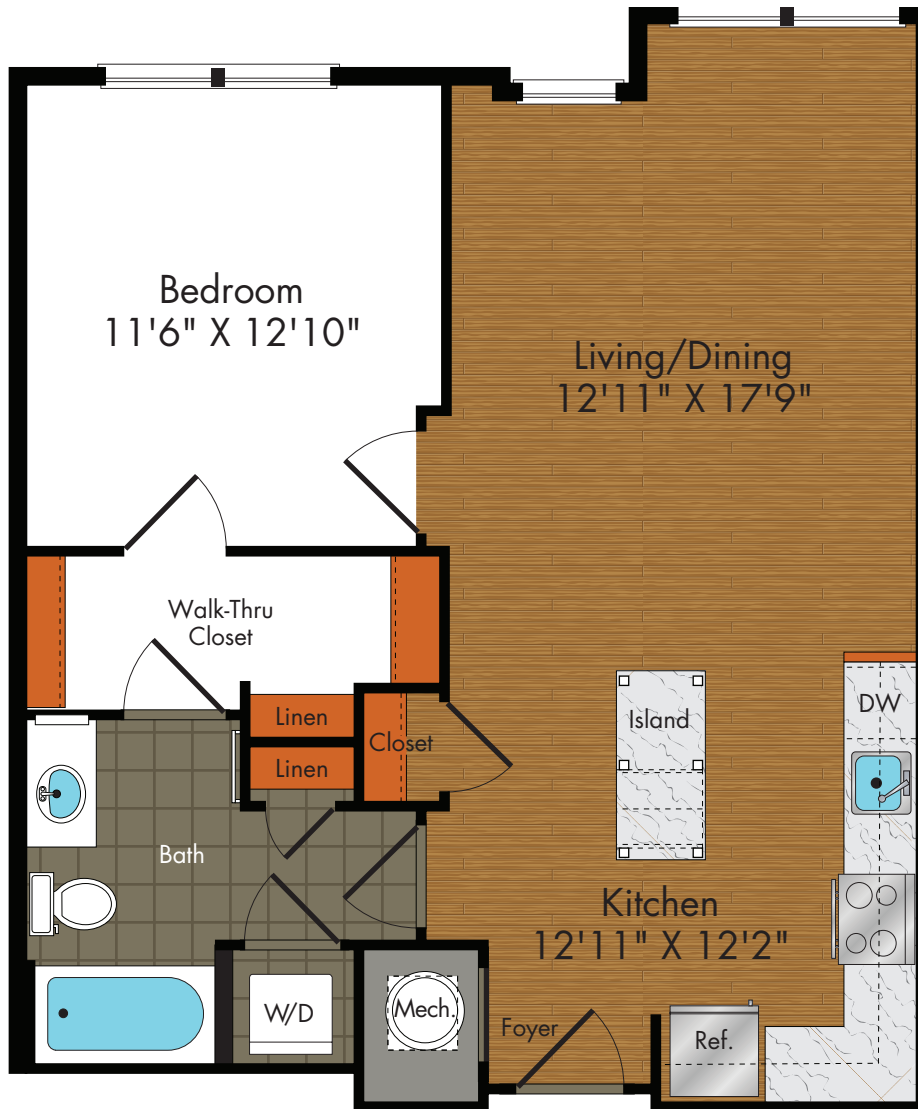

A11

One Bedroom | One Bath

739 Sq. Ft.

Rent _____

DISCLAIMER: Unit layouts and square footages are approximate and intended for illustrative purposes only. Variances may occur. Pricing is based on market conditions and is subject to change without notice. Please see Leasing Consultant for details.