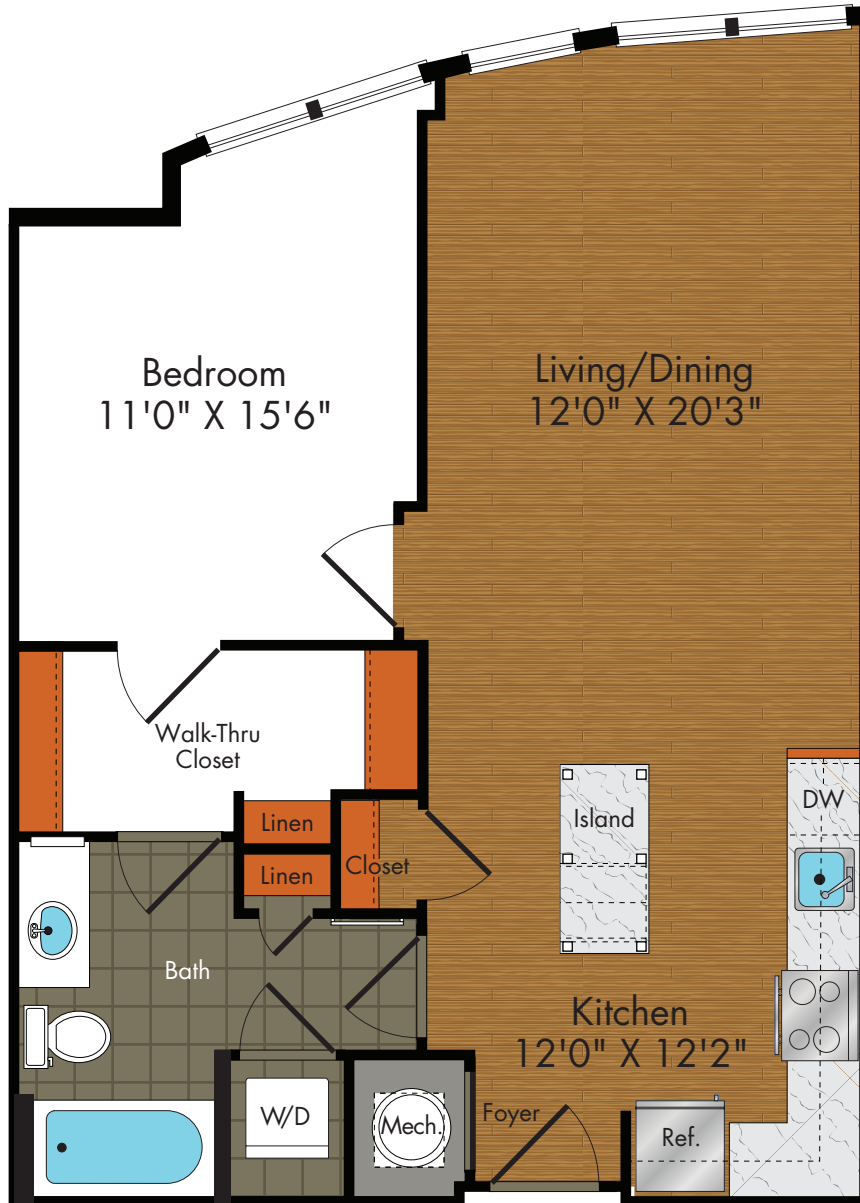

A12

One Bedroom | One Bath

745 Sq. Ft.

Rent _____

DISCLAIMER: Unit layouts and square footages are approximate and intended for illustrative purposes only. Variances may occur. Pricing is based on market conditions and is subject to change without notice. Please see Leasing Consultant for details.